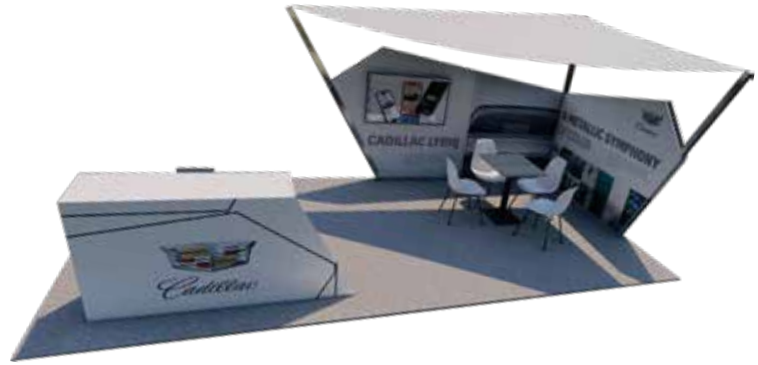

D005
Branded LED Cube Table
50x50x50
€100

D006
Branded
LED Cube
50x50x180
€200

Booth e mobility eco line
booth specs
2.5m x 1.8m (d)
3.6m x 1.8 (w)

Price upon request

Transportation, Installation and VAT
are not included